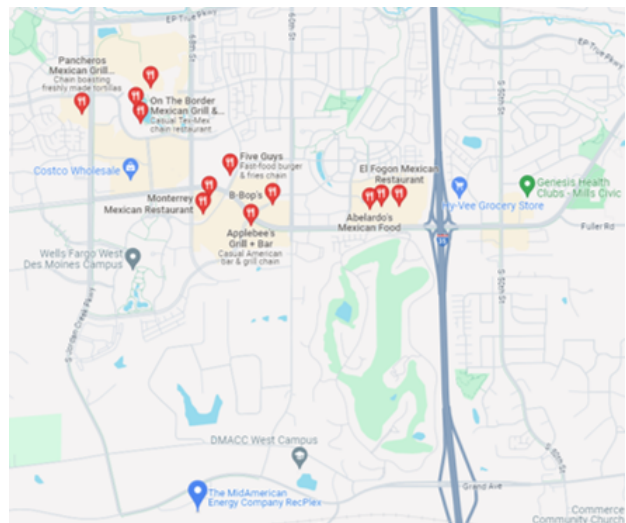

Please use one of the following to book your reservation:

- [Book online for your group rate for Spring Slam Derby Jam 2024](#)
- Call 1-888-492-8847 reference code: **G-CDM1**

Food

At Venue:

MidAmerican RecPlex has an extensive list of concessions available for the duration of the event.

Outside food WILL NOT be permitted in the venue.

The Officials Area will have some food and beverage provided.

A Hydration Station with water and Gatorade will be available for officials and teams to use.

Nearby:

There are many many options one exit north of the RecPlex in an area called Jordan Creek.